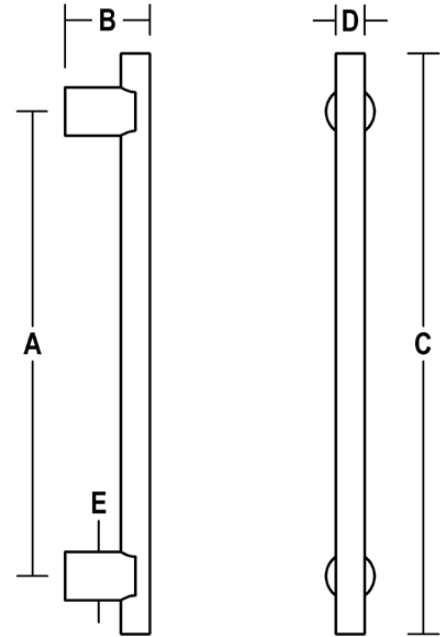

STRAIGHT PULL W/ DESIGNER POSTS

D379

NO.	A	B	C	D	E
D379	12"	2.1875"	15"	Ø 0.75"	Ø 1.25"

FINISHES CHART:

NBHA	BHMA	NBHA	BHMA
3	605	20D	624
4	606	26	625
5	609	26D	626
9	611	28	628
10	612	K29	711
10B	613	32	629
10BE	613E	32D	630
14	618	34	
15	619	P	600
19	671	PC	
20L	623		

MOUNTING: #2 (Standard Single), #4 (Single Decorative), #4G (Single Decorative for Glass), #5 (Back to Back), #5G (Back to Back for Glass), #6W (Single Concealed for Wood), #6M (Single Concealed for Metal)