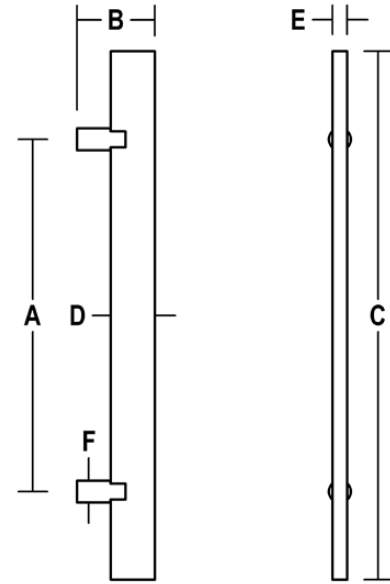

# FLAT GRIP PULL W/ ROUND POSTS

## D436

NO.	A	B	C	D	E	F
<b>D436</b>	12"	3"	18"	1.5"	0.5"	Ø 0.75"

**FINISHES:** Standard & Custom Available (See Finishes Chart)

**MATERIAL:** Aluminum, Brass, Bronze, Stainless Steel

**PRODUCT OPTIONS:** Custom Lengths Available

**MOUNTING:** #2 (Standard Single), #4 (Single Decorative), #4G (Single Decorative for Glass), #5 (Back to Back), #5G (Back to Back for Glass), #6W (Single Concealed for Wood), #6M (Single Concealed for Metal)