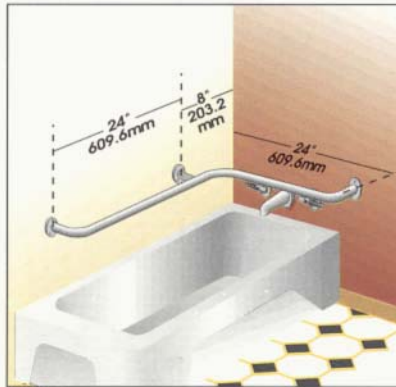

M30 Safety Rail for Bath Tub

M35 Safety Rail for Bath Tub

M38A Grab Bar for Toilet

M27 Wheelchair Convenience Grab Bars

M24 Urinal Grab Bars

M16 Floor to Wall Grab Bar

M3-9 Straight Grab Bars

M46 Swing Away Grab Bar

M156 Padded Backrest Toilet Grab Bar

M155 Fold Down Dual use Grab Bar

M18 Tub End Floor to Wall Grab Bar

M45 Urinal Carb Bar with Out Rigger

M25 Urinal Grab Bar

M33 Safety Rail for Bath Tub

M21 Tub End Grab Rail

M9 Tub End Wall to Floor Grab Bar

M11 90° Grab Bar

M22 Two Way Tub Grab Bar

M42 Shower Rail

M41 Shower Safety Rail

M28 Two Way Shower Safety Rail

M29 Wheelchair Safety Rail