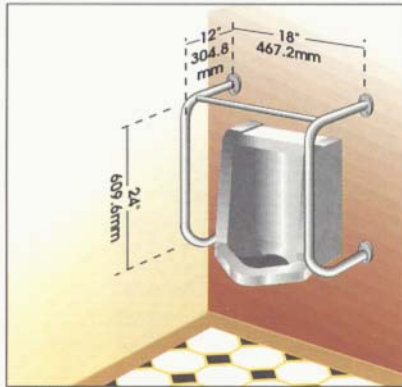

M30 Safety Rail for Bath Tub

M35 Safety Rail for Bath Tub

M38A Grab Bar for Toilet

M27 Wheelchair Convenience Grab Bars

M24 Urinal Grab Bars

M16 Floor to Wall Grab Bar

M3-9 Straight Grab Bars

M46 Swing Away Grab Bar

M156 Padded Backrest Toilet Grab Bar

M155 Fold Down Dual use Grab Bar

M18 Tub End Floor to Wall Grab Bar

M45 Urinal Carb Bar with Out Rigger

M25 Urinal Grab Bar

M33 Safety Rail for Bath Tub

M21 Tub End Grab Rail

M9 Tub End Wall to Floor Grab Bar

M11 90° Grab Bar

M22 Two Way Tub Grab Bar

M42 Shower Rail

M41 Shower Safety Rail

M28 Two Way Shower Safety Rail

M29 Wheelchair Safety Rail