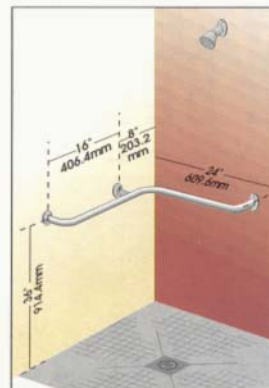

M30 Safety Rail for Bath Tub

M35 Safety Rail for Bath Tub

M38A Grab Bar for Toilet

M27 Wheelchair Convenience Grab Bars

M24 Urinal Grab Bars

M16 Floor to Wall Grab Bar

M3-9 Straight Grab Bars

M46 Swing Away Grab Bar

M156 Padded Backrest Toilet Grab Bar

M155 Fold Down Dual use Grab Bar

M18 Tub End Floor to Wall Grab Bar

M45 Urinal Carb Bar with Out Rigger

M25 Urinal Grab Bar

M33 Safety Rail for Bath Tub

M21 Tub End Grab Rail

M9 Tub End Wall to Floor Grab Bar

M11 90° Grab Bar

M22 Two Way Tub Grab Bar

M42 Shower Rail

M41 Shower Safety Rail

M28 Two Way Shower Safety Rail

M29 Wheelchair Safety Rail