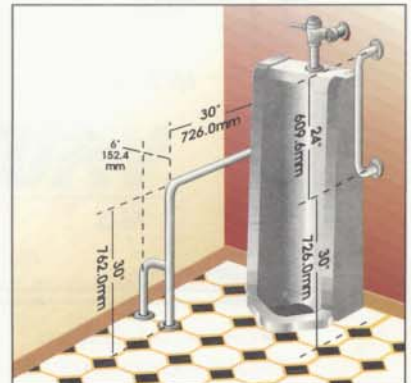

M30 Safety Rail for Bath Tub

M35 Safety Rail for Bath Tub

M38A Grab Bar for Toilet

M27 Wheelchair Convenience Grab Bars

M24 Urinal Grab Bars

M16 Floor to Wall Grab Bar

M3-9 Straight Grab Bars

M46 Swing Away Grab Bar

M156 Padded Backrest Toilet Grab Bar

M155 Fold Down Dual use Grab Bar

M18 Tub End Floor to Wall Grab Bar

M45 Urinal Carb Bar with Out Rigger

M25 Urinal Grab Bar

M33 Safety Rail for Bath Tub

M21 Tub End Grab Rail

M9 Tub End Wall to Floor Grab Bar

M11 90° Grab Bar

M22 Two Way Tub Grab Bar

M42 Shower Rail

M41 Shower Safety Rail

M28 Two Way Shower Safety Rail

M29 Wheelchair Safety Rail