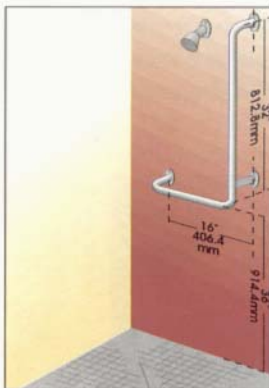

M30 Safety Rail for Bath Tub

M35 Safety Rail for Bath Tub

M38A Grab Bar for Toilet

M27 Wheelchair Convenience Grab Bars

M24 Urinal Grab Bars

M16 Floor to Wall Grab Bar

M3-9 Straight Grab Bars

M46 Swing Away Grab Bar

M156 Padded Backrest Toilet Grab Bar

M155 Fold Down Dual use Grab Bar

M18 Tub End Floor to Wall Grab Bar

M45 Urinal Carb Bar with Out Rigger

M25 Urinal Grab Bar

M33 Safety Rail for Bath Tub

M21 Tub End Grab Rail

M9 Tub End Wall to Floor Grab Bar

M11 90° Grab Bar

M22 Two Way Tub Grab Bar

M42 Shower Rail

M41 Shower Safety Rail

M28 Two Way Shower Safety Rail

M29 Wheelchair Safety Rail