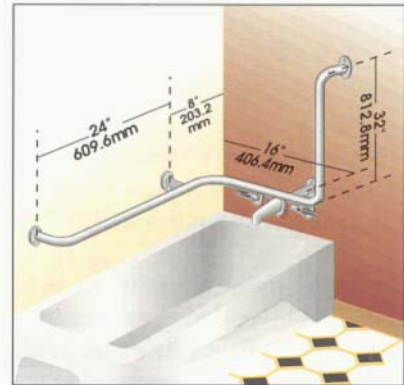

M30 Safety Rail for Bath Tub

M35 Safety Rail for Bath Tub

M38A Grab Bar for Toilet

M27 Wheelchair Convenience Grab Bars

M24 Urinal Grab Bars

M16 Floor to Wall Grab Bar

M3-9 Straight Grab Bars

M46 Swing Away Grab Bar

M156 Padded Backrest Toilet Grab Bar

M155 Fold Down Dual use Grab Bar

M18 Tub End Floor to Wall Grab Bar

M45 Urinal Carb Bar with Out Rigger

M25 Urinal Grab Bar

M33 Safety Rail for Bath Tub

M21 Tub End Grab Rail

M9 Tub End Wall to Floor Grab Bar

M11 90° Grab Bar

M22 Two Way Tub Grab Bar

M42 Shower Rail

M41 Shower Safety Rail

M28 Two Way Shower Safety Rail

M29 Wheelchair Safety Rail