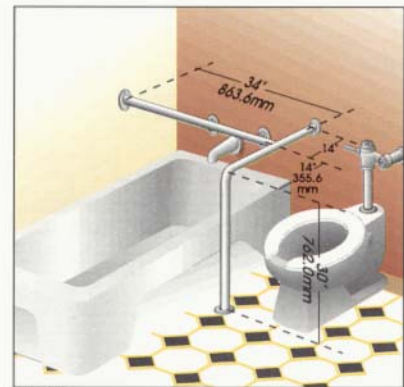

M30 Safety Rail for Bath Tub

M35 Safety Rail for Bath Tub

M38A Grab Bar for Toilet

M27 Wheelchair Convenience Grab Bars

M24 Urinal Grab Bars

M16 Floor to Wall Grab Bar

M3-9 Straight Grab Bars

M46 Swing Away Grab Bar

M156 Padded Backrest Toilet Grab Bar

M155 Fold Down Dual use Grab Bar

M18 Tub End Floor to Wall Grab Bar

M45 Urinal Carb Bar with Out Rigger

M25 Urinal Grab Bar

M33 Safety Rail for Bath Tub

M21 Tub End Grab Rail

M9 Tub End Wall to Floor Grab Bar

M11 90° Grab Bar

M22 Two Way Tub Grab Bar

M42 Shower Rail

M41 Shower Safety Rail

M28 Two Way Shower Safety Rail

M29 Wheelchair Safety Rail