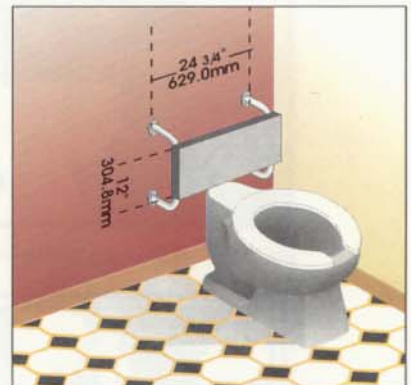

M30 Safety Rail for Bath Tub

M35 Safety Rail for Bath Tub

M38A Grab Bar for Toilet

M27 Wheelchair Convenience Grab Bars

M24 Urinal Grab Bars

M16 Floor to Wall Grab Bar

M3-9 Straight Grab Bars

M46 Swing Away Grab Bar

M156 Padded Backrest Toilet Grab Bar

M155 Fold Down Dual use Grab Bar

M18 Tub End Floor to Wall Grab Bar

M45 Urinal Carb Bar with Out Rigger

M25 Urinal Grab Bar

M33 Safety Rail for Bath Tub

M21 Tub End Grab Rail

M9 Tub End Wall to Floor Grab Bar

M11 90° Grab Bar

M22 Two Way Tub Grab Bar

M42 Shower Rail

M41 Shower Safety Rail

M28 Two Way Shower Safety Rail

M29 Wheelchair Safety Rail