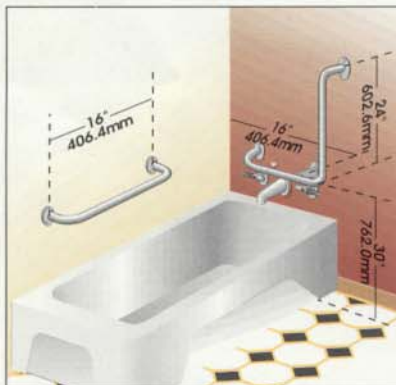

M30 Safety Rail for Bath Tub

M35 Safety Rail for Bath Tub

M38A Grab Bar for Toilet

M27 Wheelchair Convenience Grab Bars

M24 Urinal Grab Bars

M16 Floor to Wall Grab Bar

M3-9 Straight Grab Bars

M46 Swing Away Grab Bar

M156 Padded Backrest Toilet Grab Bar

M155 Fold Down Dual use Grab Bar

M18 Tub End Floor to Wall Grab Bar

M45 Urinal Carb Bar with Out Rigger

M25 Urinal Grab Bar

M33 Safety Rail for Bath Tub

M21 Tub End Grab Rail

M9 Tub End Wall to Floor Grab Bar

M11 90° Grab Bar

M22 Two Way Tub Grab Bar

M42 Shower Rail

M41 Shower Safety Rail

M28 Two Way Shower Safety Rail

M29 Wheelchair Safety Rail