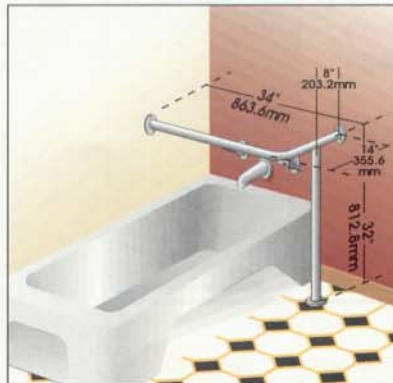

M30 Safety Rail for Bath Tub

M35 Safety Rail for Bath Tub

M38A Grab Bar for Toilet

M27 Wheelchair Convenience Grab Bars

M24 Urinal Grab Bars

M16 Floor to Wall Grab Bar

M3-9 Straight Grab Bars

M46 Swing Away Grab Bar

M156 Padded Backrest Toilet Grab Bar

M155 Fold Down Dual use Grab Bar

M18 Tub End Floor to Wall Grab Bar

M45 Urinal Carb Bar with Out Rigger

M25 Urinal Grab Bar

M33 Safety Rail for Bath Tub

M21 Tub End Grab Rail

M9 Tub End Wall to Floor Grab Bar

M11 90° Grab Bar

M22 Two Way Tub Grab Bar

M42 Shower Rail

M41 Shower Safety Rail

M28 Two Way Shower Safety Rail

M29 Wheelchair Safety Rail